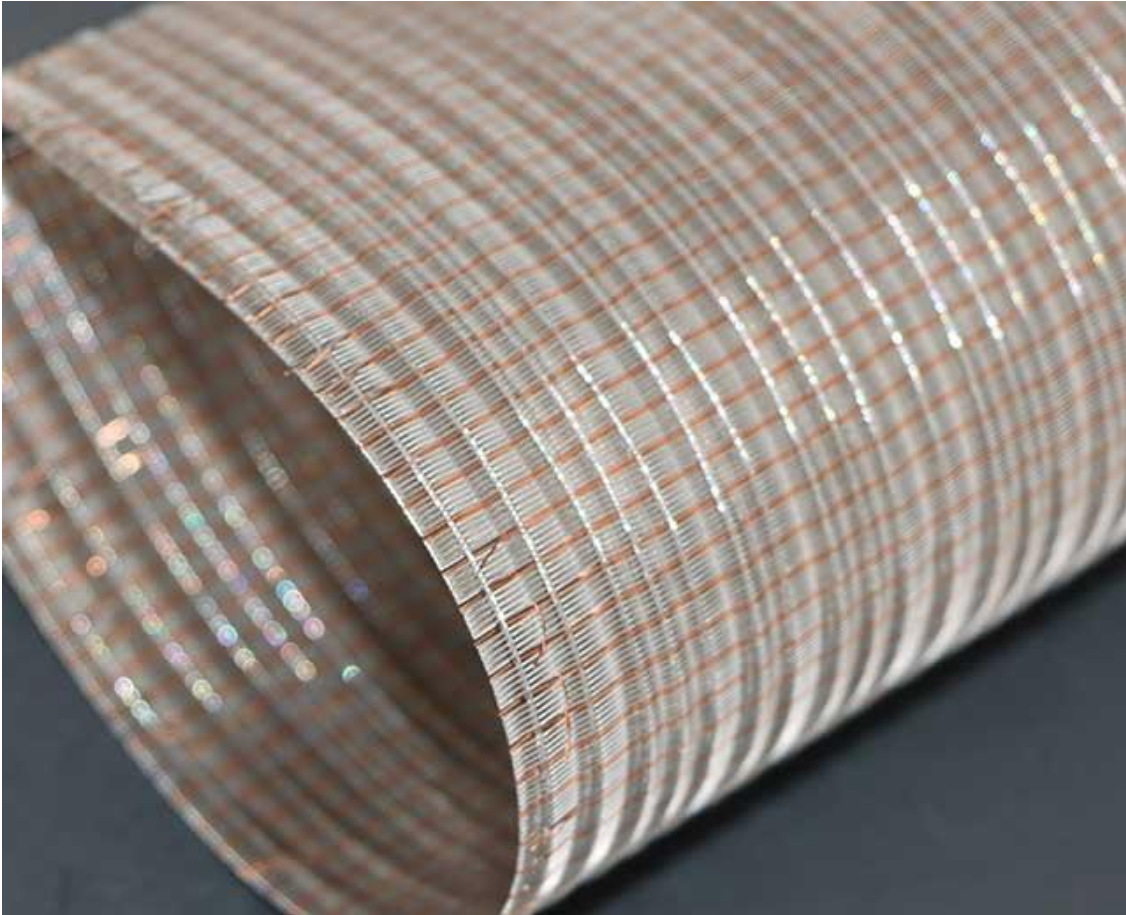

KAPHS LINEARMESH – *Alvora PB*

Type	Material	Wire Diameter	Open Area (%)	Thickness	Max Width	Weight (kg/m ²)
LM-ALVORA-PB	Stainless Steel & Copper	Ø 0.26 mm	0%	0.6 mm	2500 mm	2.36 kg/m ²

KAPHS MIDDLE EAST BUILDING MATERIALS TRADING LLC