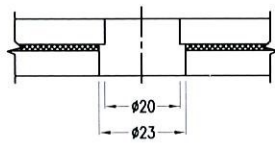

FHB2 - M12 [Flat Head Fixed Bolt Type2]

Glass Hole Ø