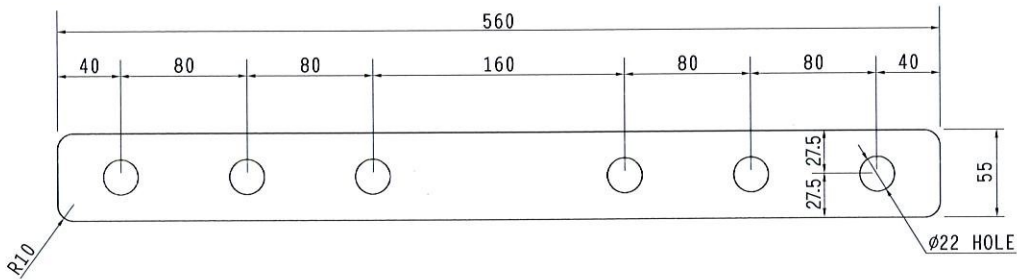

Patch Fittings PF Series

[PF400]

[PF560]