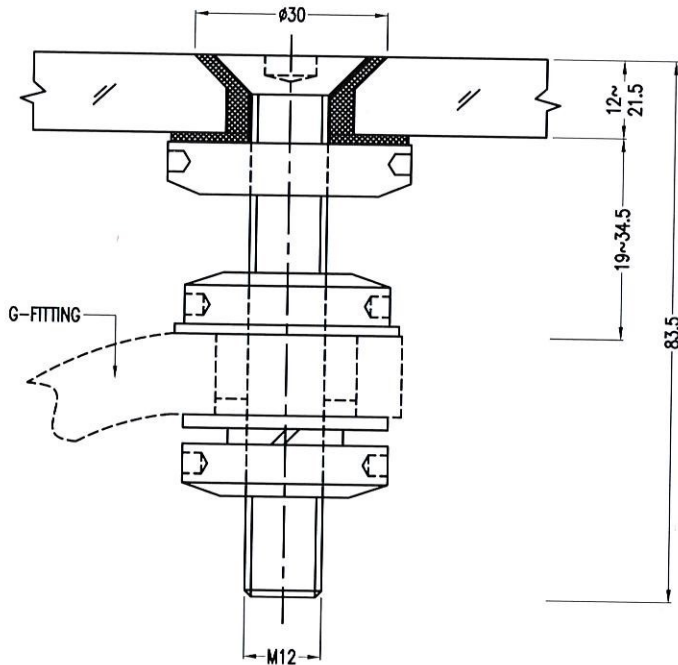

A - CSB - M12 [Adjustable Countersunk Bolt Type1]