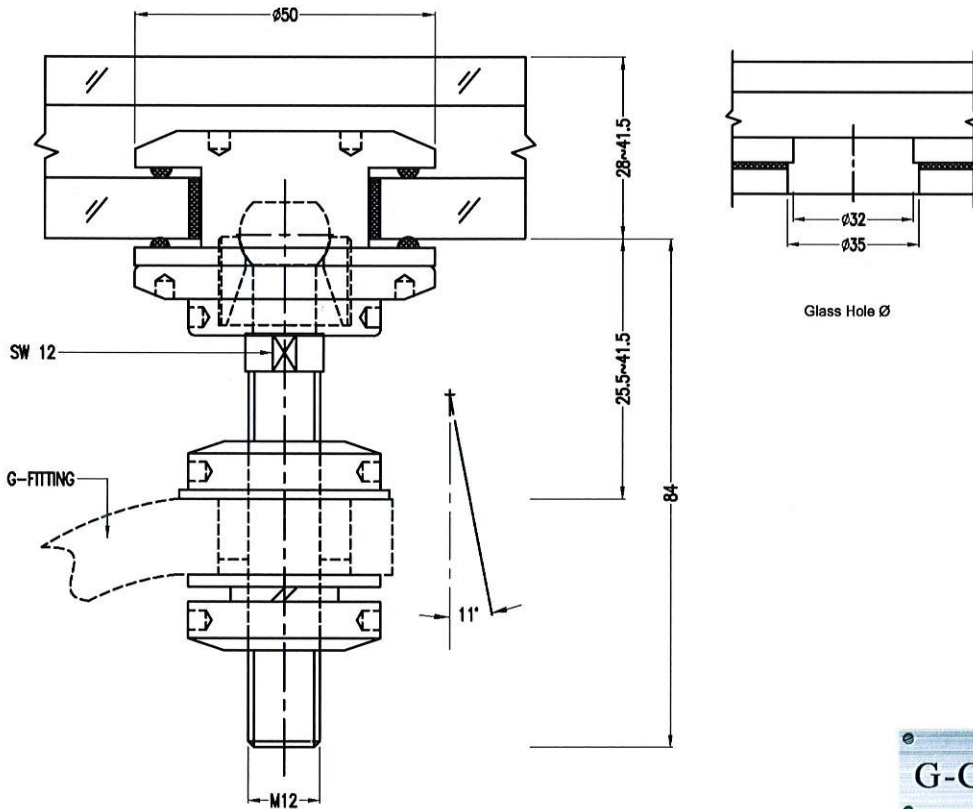

A - DG1B - M12 [Double Glazed Adjustable Bolt]

DG1 - AB - M12 [Double Glazed Articulated Bolt]

A - DG1 - AB - M12 [Double Glazed Adjustable Articulated Bolt]

FHB - M12 [Flat Head Fixed Bolt Type1]

Glass Hole Ø