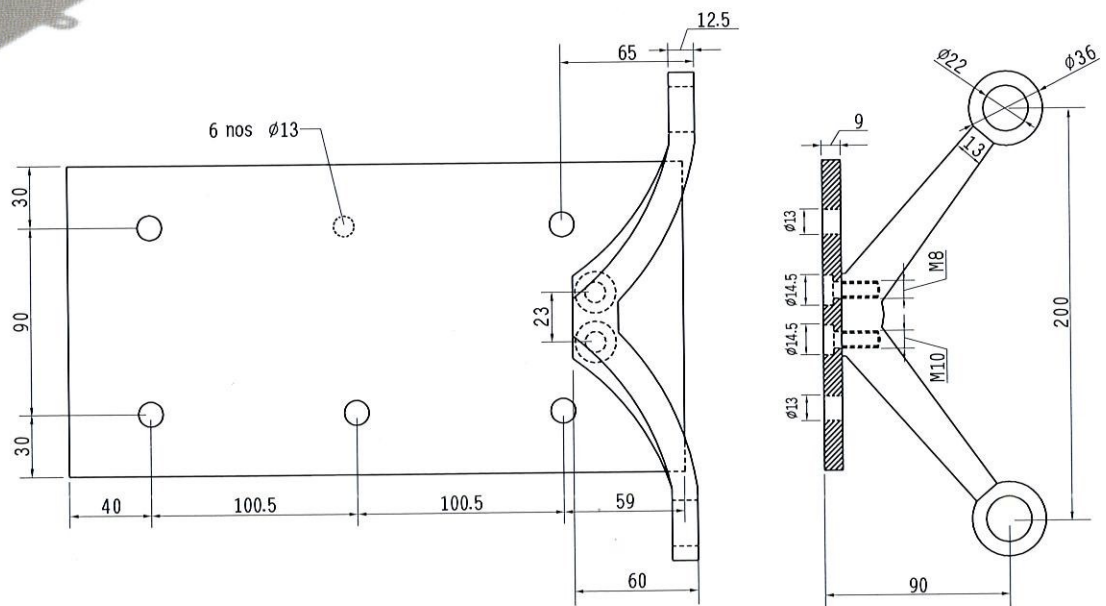

[PF - 300G2]