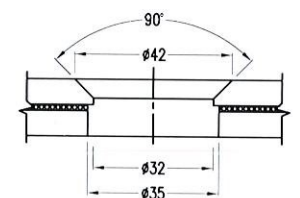

Glass Hole $\varnothing$