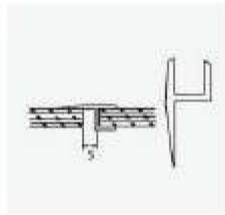

DF-SKB-06
(SSS/PSS)

DF-SKB-07
(SSS/PSS)

DF-SKB-08
(SSS/PSS)

DF-SKB-09
(SSS/PSS)

● **Frameless Shower Fittings**

● **Glass Sealing Profile**
(PVC - 2.2 Meter)

DF-GP-01
(Transparent)

DF-GP-02
(Transparent)