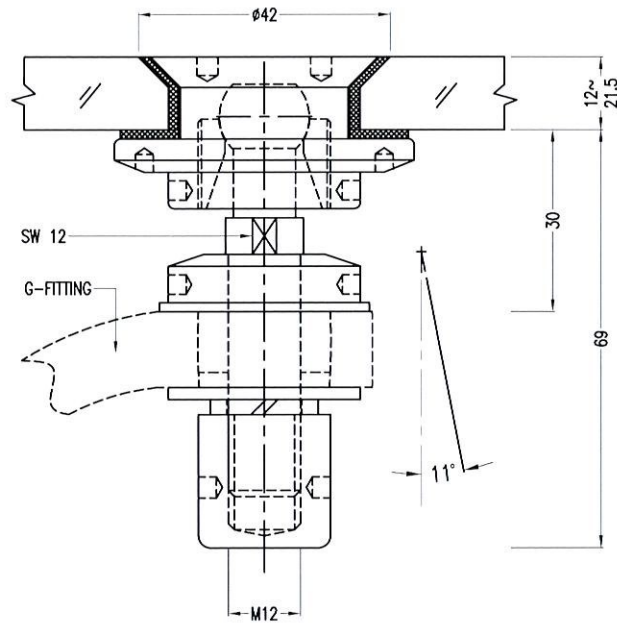

CS - AB - M12 [Countersunk Articulated Bolt]