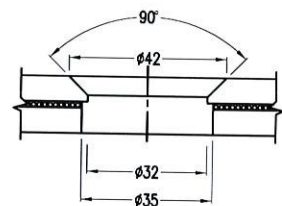

A - FHB2 - M12 [Adjustable Flat Head Bolt Type2]

A - CSB - M12 [Adjustable Countersunk Bolt Type1]

Glass Hole ϕ

A - CSB2 - M12 [Adjustable Countersunk Bolt Type2]

FH - AB - M12 [Flat Head Articulated Bolt]