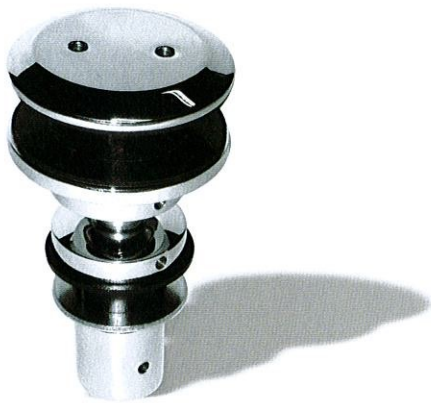

A - FHB2 - M12 [Adjustable Flat Head Bolt Type2]

A - CSB - M12 [Adjustable Countersunk Bolt Type1]

Glass Hole ϕ

A - CSB2 - M12 [Adjustable Countersunk Bolt Type2]

FH - AB - M12 [Flat Head Articulated Bolt]

A - FH - AB - M12 [Adjustable Flat Head Articulated Bolt]

CS - AB - M12 [Countersunk Articulated Bolt]

A - CS - AB - M12 [Adjustable Countersunk Articulated Bolt]

Glass Clamp

LISUS[®]

FRAMLESS GLASS
HARDWARE SYSTEMS