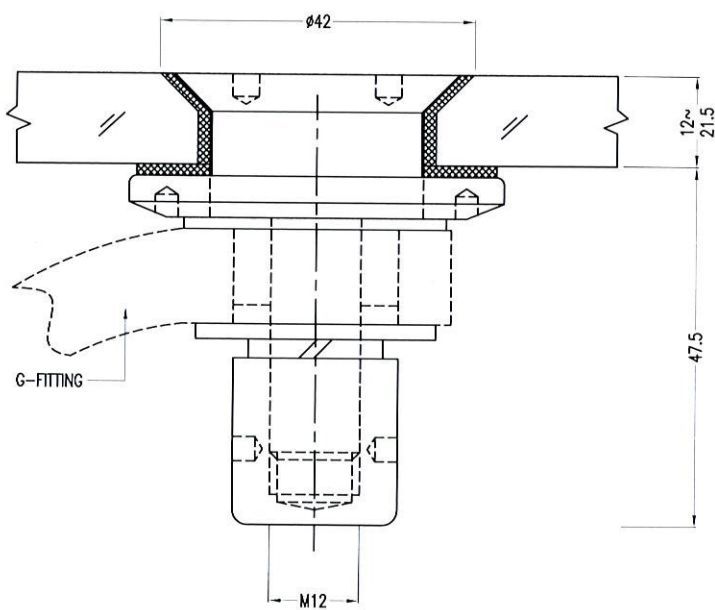

CSB2 - M12 [Countersunk Fixed Bolt Type2]