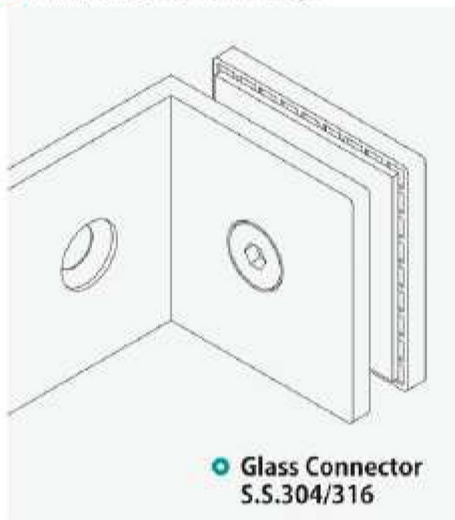

DF-ZSH-13
(SSS/PSS)

DF-ZSH-14
(SSS/PSS)

DF-ZSH-15
(SSS/PSS)

DF-ZSH-16
(SSS/PSS)

● **Frameless Shower Fittings**

DF-GC-01
(SSS/PSS)

DF-GC-02
(SSS/PSS)

DF-GC-03
(SSS/PSS)