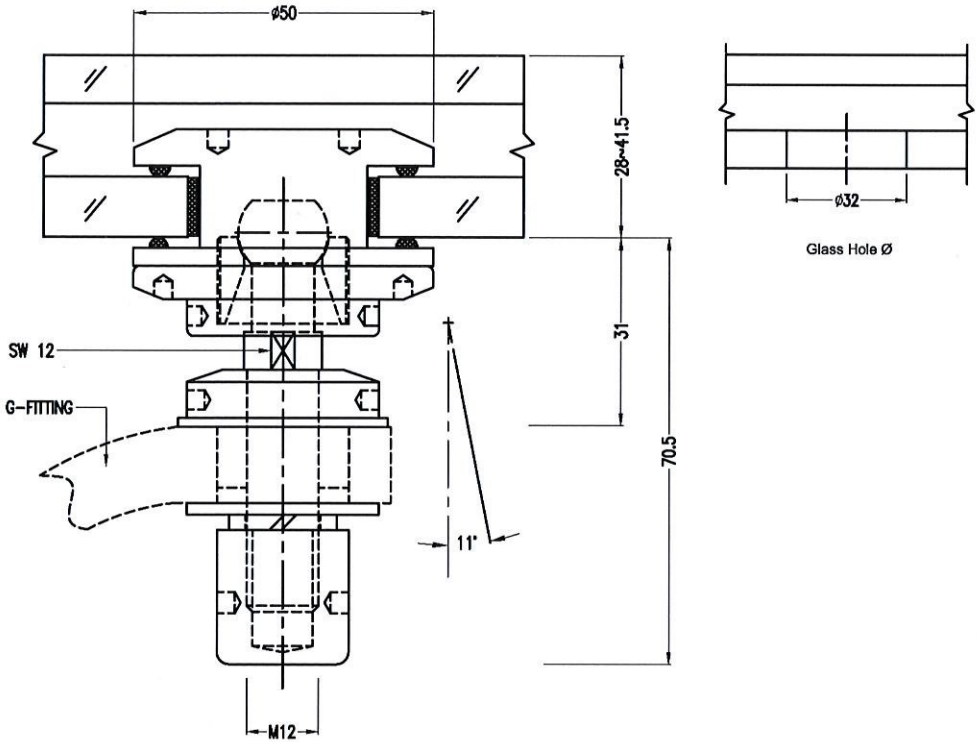

A - DG1B - M12 [Double Glazed Adjustable Bolt]

DG1 - AB - M12 [Double Glazed Articulated Bolt]

A - DG1 - AB - M12 [Double Glazed Adjustable Articulated Bolt]

FHB - M12 [Flat Head Fixed Bolt Type1]

Glass Hole Ø