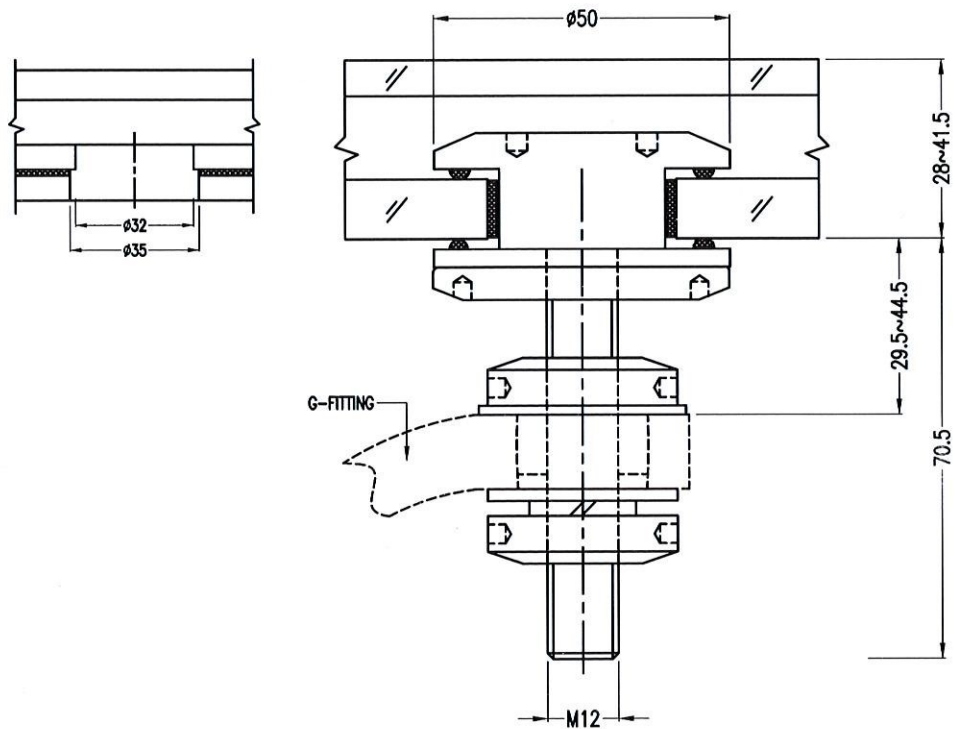

A - DG1B - M12 [Double Glazed Adjustable Bolt]

DG1 - AB - M12 [Double Glazed Articulated Bolt]

A - DG1 - AB - M12 [Double Glazed Adjustable Articulated Bolt]

FHB - M12 [Flat Head Fixed Bolt Type1]

Glass Hole Ø