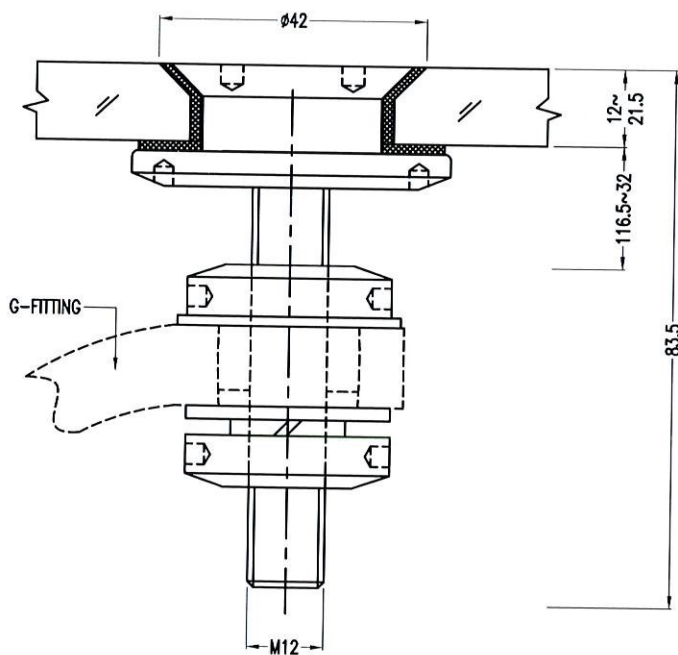

A - FHB2 - M12 [Adjustable Flat Head Bolt Type2]

A - CSB - M12 [Adjustable Countersunk Bolt Type1]

Glass Hole ϕ

A - CSB2 - M12 [Adjustable Countersunk Bolt Type2]

FH - AB - M12 [Flat Head Articulated Bolt]