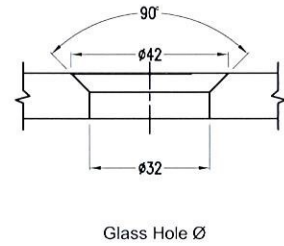

CS - AB - M12 [Countersunk Articulated Bolt]