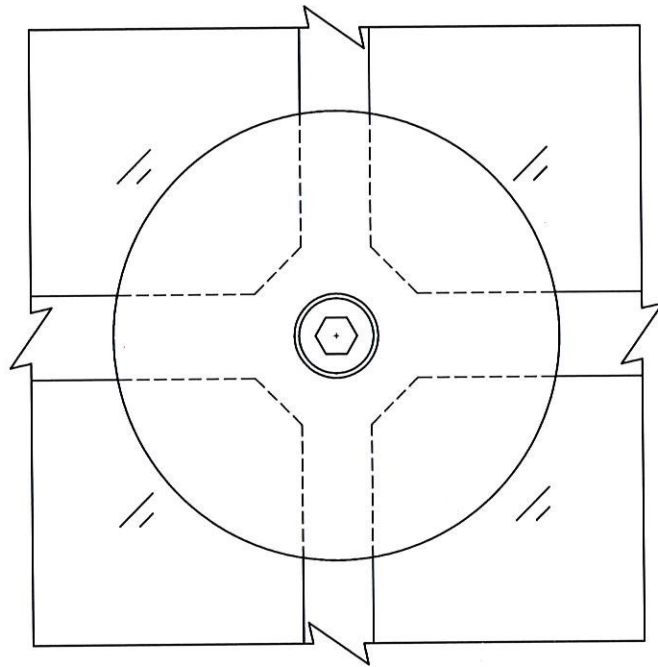

A - FH - AB - M12 [Adjustable Flat Head Articulated Bolt]

CS - AB - M12 [Countersunk Articulated Bolt]

A - CS - AB - M12 [Adjustable Countersunk Articulated Bolt]

Glass Clamp

LISUS[®]

FRAMLESS GLASS
HARDWARE SYSTEMS