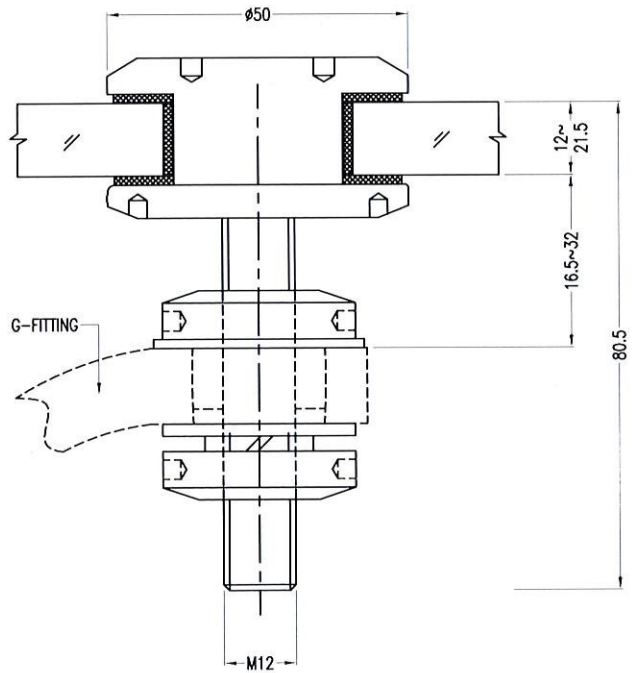

A - FHB2 - M12 [Adjustable Flat Head Bolt Type2]