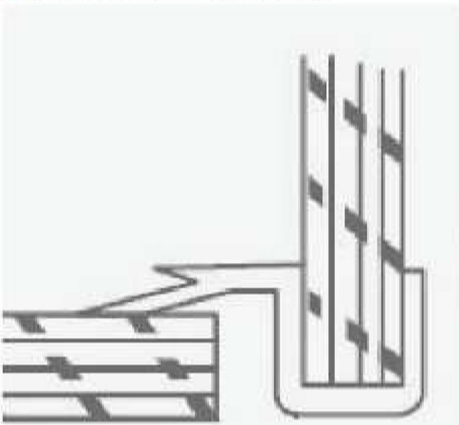

DF-SKB-06
(SSS/PSS)

DF-SKB-07
(SSS/PSS)

DF-SKB-08
(SSS/PSS)

DF-SKB-09
(SSS/PSS)

● **Frameless Shower Fittings**

● **Glass Sealing Profile**
(PVC - 2.2 Meter)

DF-GP-01
(Transparent)

DF-GP-02
(Transparent)