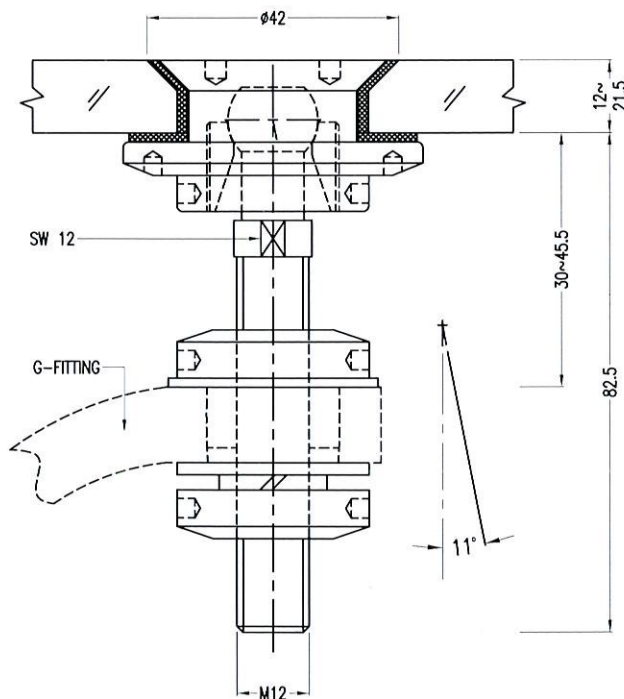

A - CS - AB - M12 [Adjustable Countersunk Articulated Bolt]