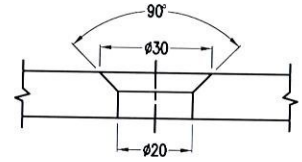

A - CSB - M12 [Adjustable Countersunk Bolt Type1]