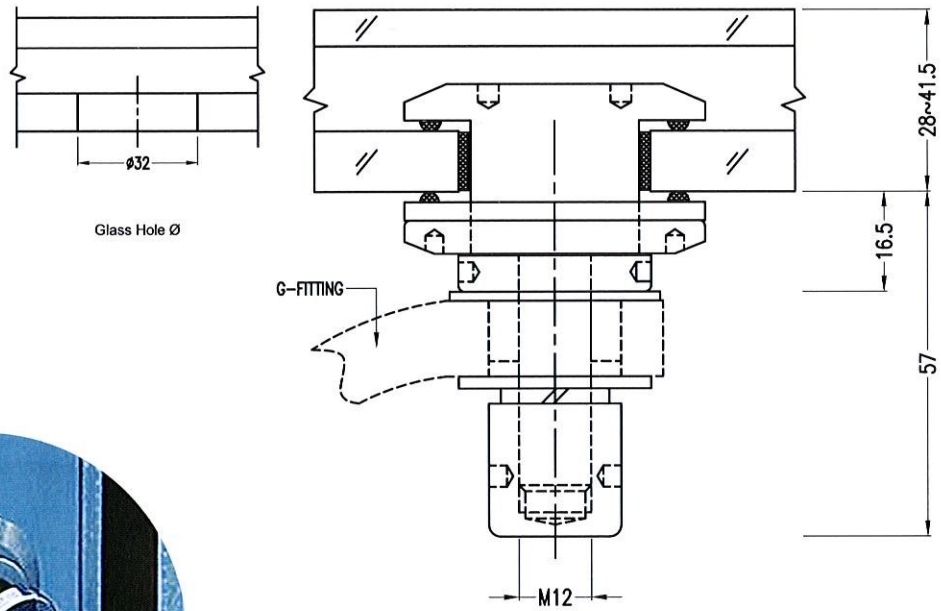

A - DG1B - M12 [Double Glazed Adjustable Bolt]

DG1 - AB - M12 [Double Glazed Articulated Bolt]

A - DG1 - AB - M12 [Double Glazed Adjustable Articulated Bolt]

FHB - M12 [Flat Head Fixed Bolt Type1]

Glass Hole Ø