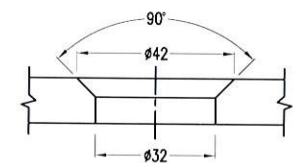

A - DG1B - M12 [Double Glazed Adjustable Bolt]

DG1 - AB - M12 [Double Glazed Articulated Bolt]

A - DG1 - AB - M12 [Double Glazed Adjustable Articulated Bolt]

FHB - M12 [Flat Head Fixed Bolt Type1]

Glass Hole Ø

FHB2 - M12 [Flat Head Fixed Bolt Type2]

Glass Hole Ø

Fixed Bolts

CSB - M12 [Countersunk Fixed Bolt Type1]

Glass Hole \varnothing

CSB2 - M12 [Countersunk Fixed Bolt Type2]

Glass Hole \varnothing

A - FHB - M12 [Adjustable Flat Head Bolt Type1]