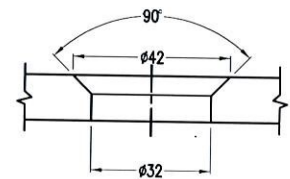

A - FHB2 - M12 [Adjustable Flat Head Bolt Type2]

A - CSB - M12 [Adjustable Countersunk Bolt Type1]

Glass Hole ϕ

A - CSB2 - M12 [Adjustable Countersunk Bolt Type2]

FH - AB - M12 [Flat Head Articulated Bolt]