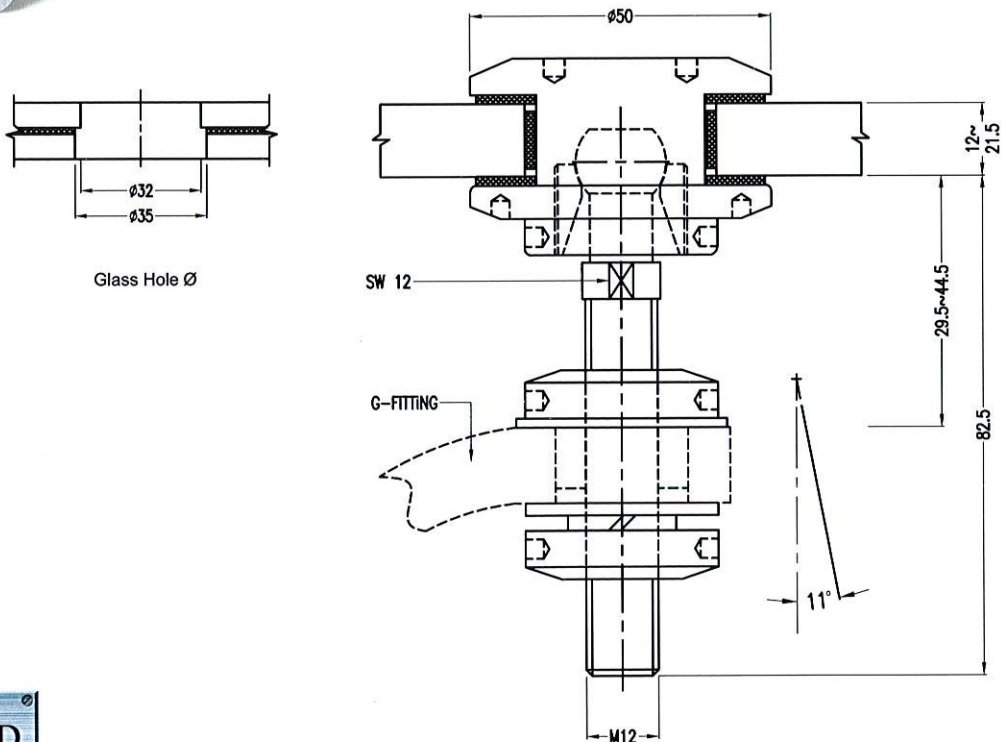

A - FH - AB - M12 [Adjustable Flat Head Articulated Bolt]