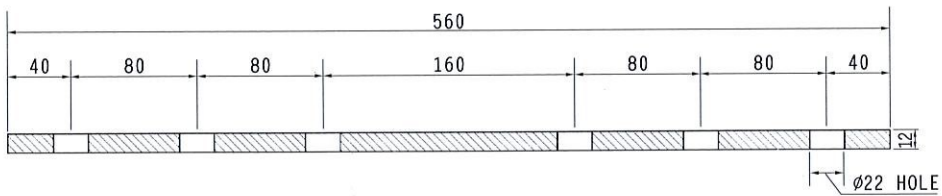

Patch Fittings PF Series

[PF400]

[PF560]