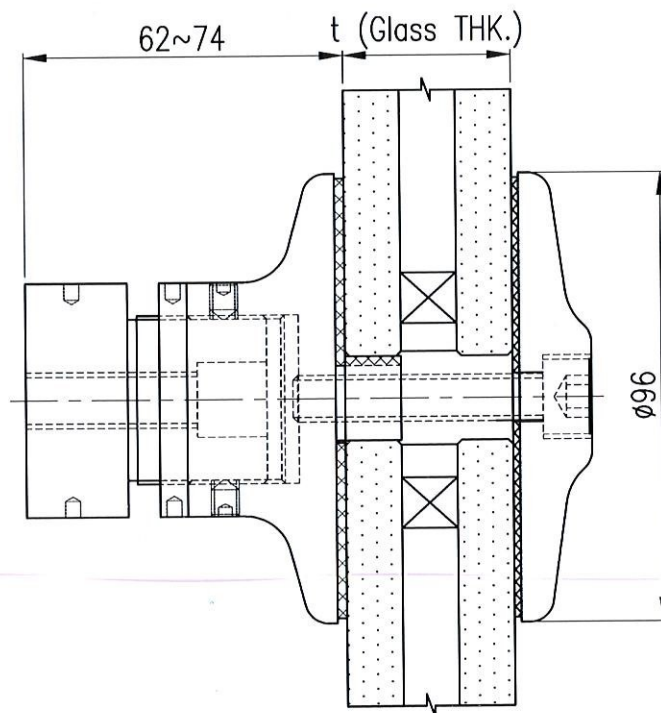

A - FH - AB - M12 [Adjustable Flat Head Articulated Bolt]

CS - AB - M12 [Countersunk Articulated Bolt]

A - CS - AB - M12 [Adjustable Countersunk Articulated Bolt]

Glass Clamp

LISUS[®]

FRAMLESS GLASS
HARDWARE SYSTEMS