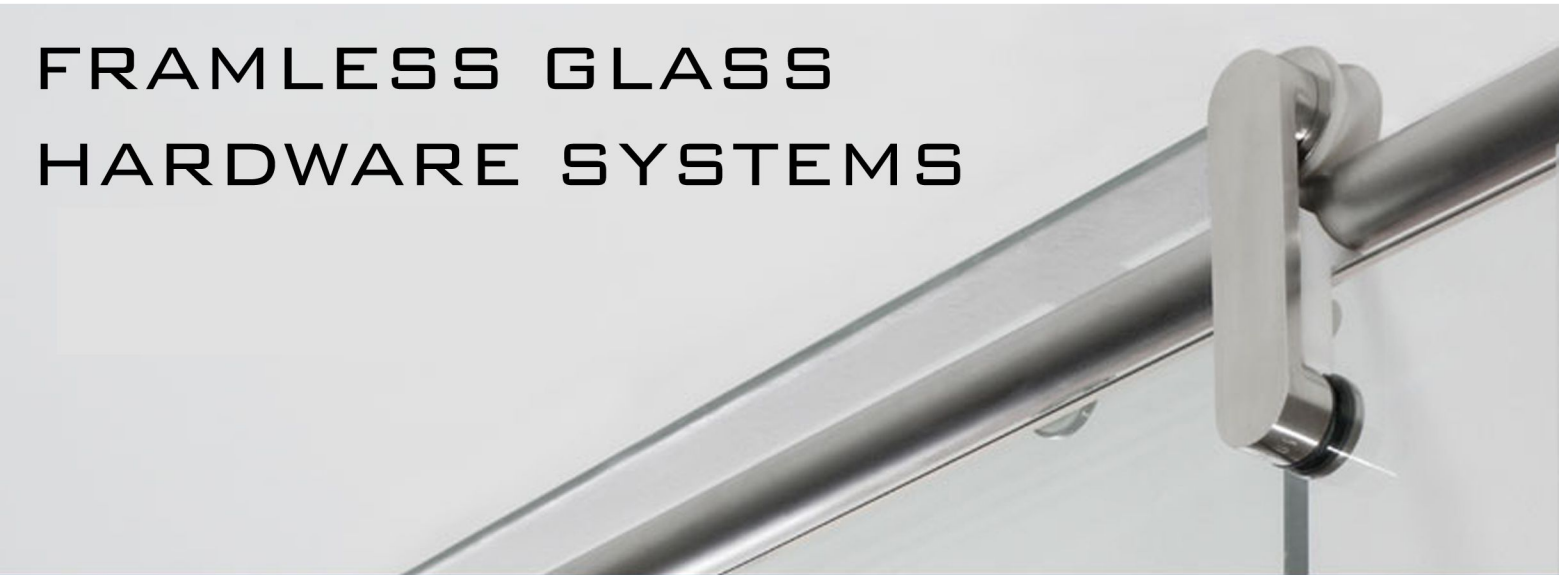

A - FH - AB - M12 [Adjustable Flat Head Articulated Bolt]

CS - AB - M12 [Countersunk Articulated Bolt]

A - CS - AB - M12 [Adjustable Countersunk Articulated Bolt]

Glass Clamp

LISUS[®]

FRAMLESS GLASS
HARDWARE SYSTEMS