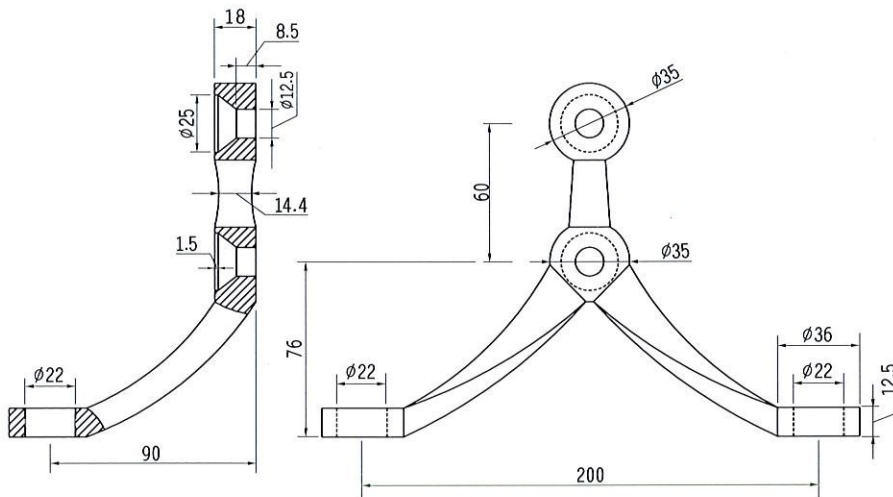

Patch Fittings PF Series

[PFF G1]

[PFF G2]

G-CLAD