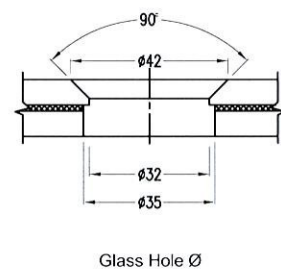

A - CS - AB - M12 [Adjustable Countersunk Articulated Bolt]