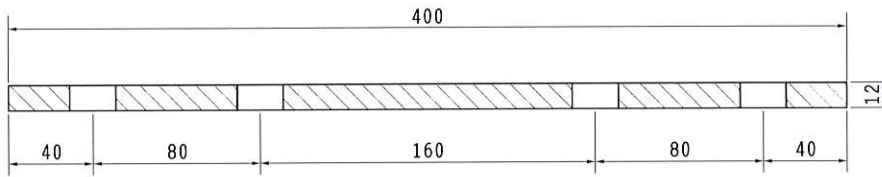

Patch Fittings PF Series

[PF400]