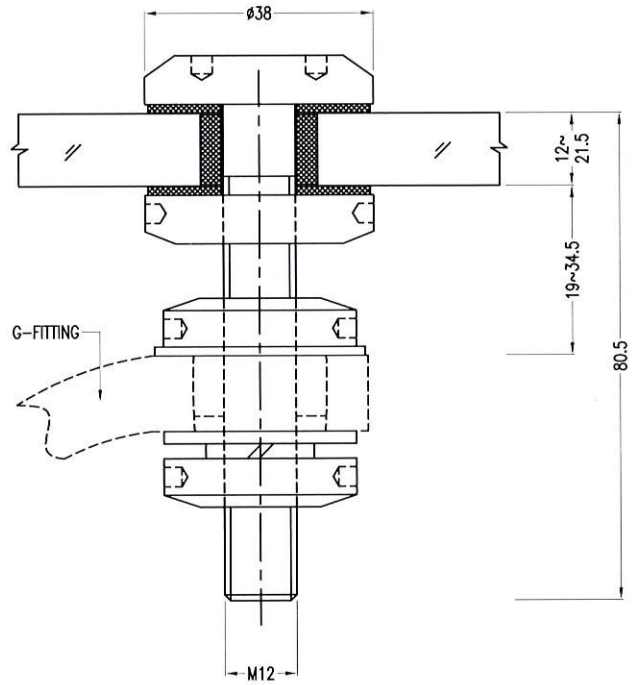

A - DG1B - M12 [Double Glazed Adjustable Bolt]

DG1 - AB - M12 [Double Glazed Articulated Bolt]

A - DG1 - AB - M12 [Double Glazed Adjustable Articulated Bolt]

FHB - M12 [Flat Head Fixed Bolt Type1]

Glass Hole Ø

FHB2 - M12 [Flat Head Fixed Bolt Type2]

Glass Hole Ø

Fixed Bolts

CSB - M12 [Countersunk Fixed Bolt Type1]

Glass Hole \varnothing

CSB2 - M12 [Countersunk Fixed Bolt Type2]

Glass Hole \varnothing

A - FHB - M12 [Adjustable Flat Head Bolt Type1]