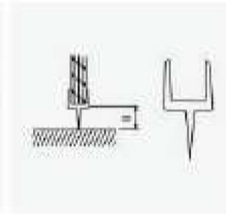

DF-GP-06
(Transparent)