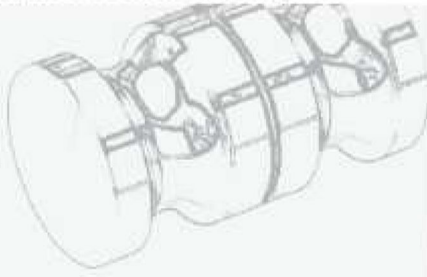

DF-SKB-02
(SSS/PSS)

● **Frameless Shower Fittings**