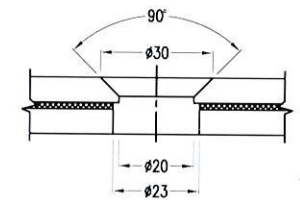

Glass Hole $\varnothing$