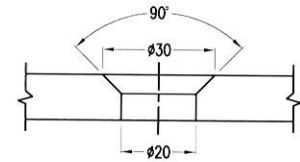

A - DG1B - M12 [Double Glazed Adjustable Bolt]

DG1 - AB - M12 [Double Glazed Articulated Bolt]

A - DG1 - AB - M12 [Double Glazed Adjustable Articulated Bolt]

FHB - M12 [Flat Head Fixed Bolt Type1]

Glass Hole Ø

FHB2 - M12 [Flat Head Fixed Bolt Type2]

Glass Hole Ø

Fixed Bolts

CSB - M12 [Countersunk Fixed Bolt Type1]

Glass Hole \varnothing

CSB2 - M12 [Countersunk Fixed Bolt Type2]

Glass Hole \varnothing

A - FHB - M12 [Adjustable Flat Head Bolt Type1]