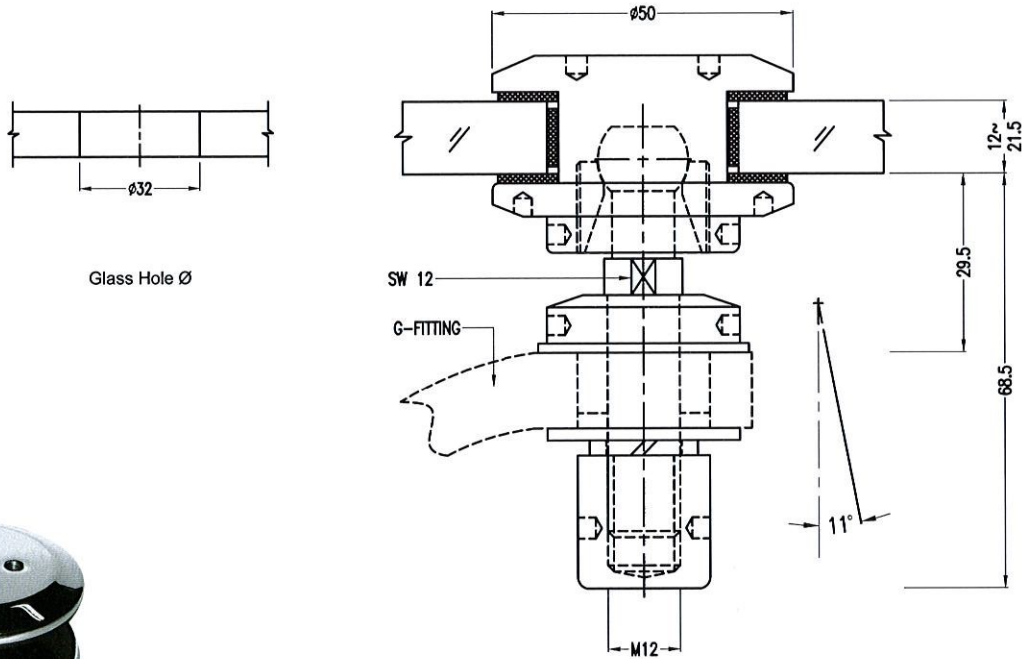

A - FHB2 - M12 [Adjustable Flat Head Bolt Type2]

A - CSB - M12 [Adjustable Countersunk Bolt Type1]

Glass Hole ϕ

A - CSB2 - M12 [Adjustable Countersunk Bolt Type2]

FH - AB - M12 [Flat Head Articulated Bolt]