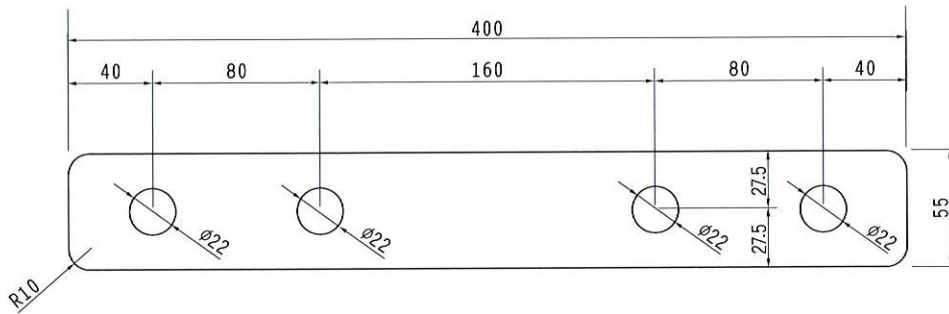

Patch Fittings PF Series

[PF400]