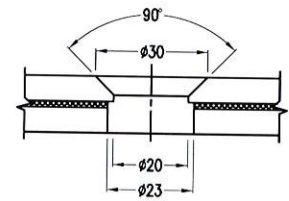

Glass Hole ϕ