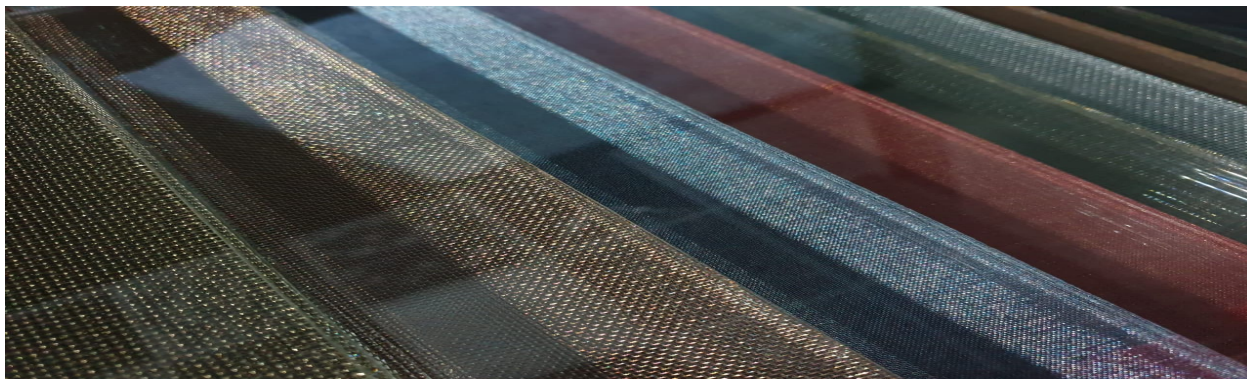

KAPHS S.A
Avenue des Alpes 104
CH-1820, Montreux
Switzerland

THE KAPHS LUMIÈRE PRIVA COLLECTION CONSISTS OF METAL COATED PRECISION FABRICS LAMINATED IN GLASS.

IN ADDITION TO THE STUNNING AESTHETICS ACHIEVED BY PRIVA, IT REALIZES FAÇADE SHADDING, PRIVACY AND DECREASED HEAT TRANSMISSION BY REDUCING LIGHT PASSAGES FROM 25% TO 60%.

PRIVA COLLECTION LAMINATED GLASS CAN BE USED FOR EXTERIOR APPLICATION INCLUDING CURTAIN WALLS, FACADES BUILDING FINS. INTERIOR APPLICATION INCLUDE WALL CLADDINGS, PARTITIONS, FURNITURE INTEGRATION.

STANDARD SOLUTIONS