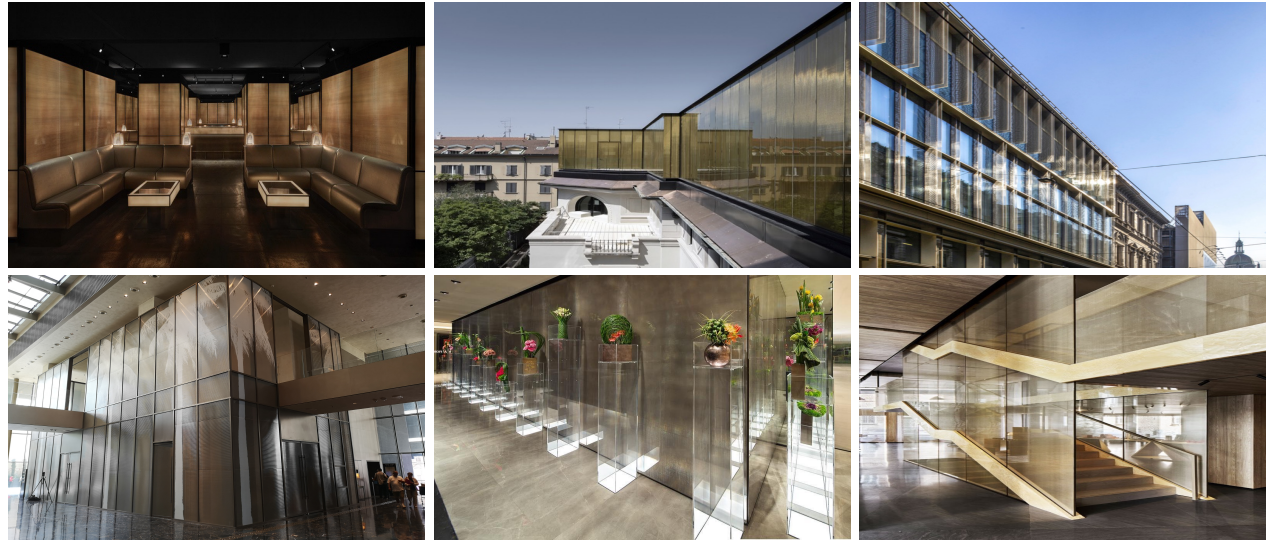

KAPHS S.A
Avenue des Alpes 104
CH-1820, Montreux
Switzerland

THE KAPHS LUMIÈRE PRIVA COLLECTION CONSISTS OF METAL COATED PRECISION FABRICS LAMINATED IN GLASS.

IN ADDITION TO THE STUNNING AESTHETICS ACHIEVED BY PRIVA, IT REALIZES FAÇADE SHADDING, PRIVACY AND DECREASED HEAT TRANSMISSION BY REDUCING LIGHT PASSAGES FROM 25% TO 60%.

PRIVA COLLECTION LAMINATED GLASS CAN BE USED FOR EXTERIOR APPLICATION INCLUDING CURTAIN WALLS, FACADES BUILDING FINS. INTERIOR APPLICATION INCLUDE WALL CLADDINGS, PARTITIONS, FURNITURE INTEGRATION.

STANDARD SOLUTIONS